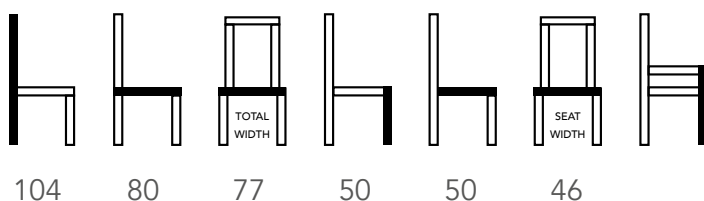

Extra images

### MATEN / MEASUREMENTS

### PACKING

<b>Package</b>	KARTON
<b>Nr. of pcs</b>	1
<b>Size of package</b>	105x80x85 CM
<b>Weight package</b>	